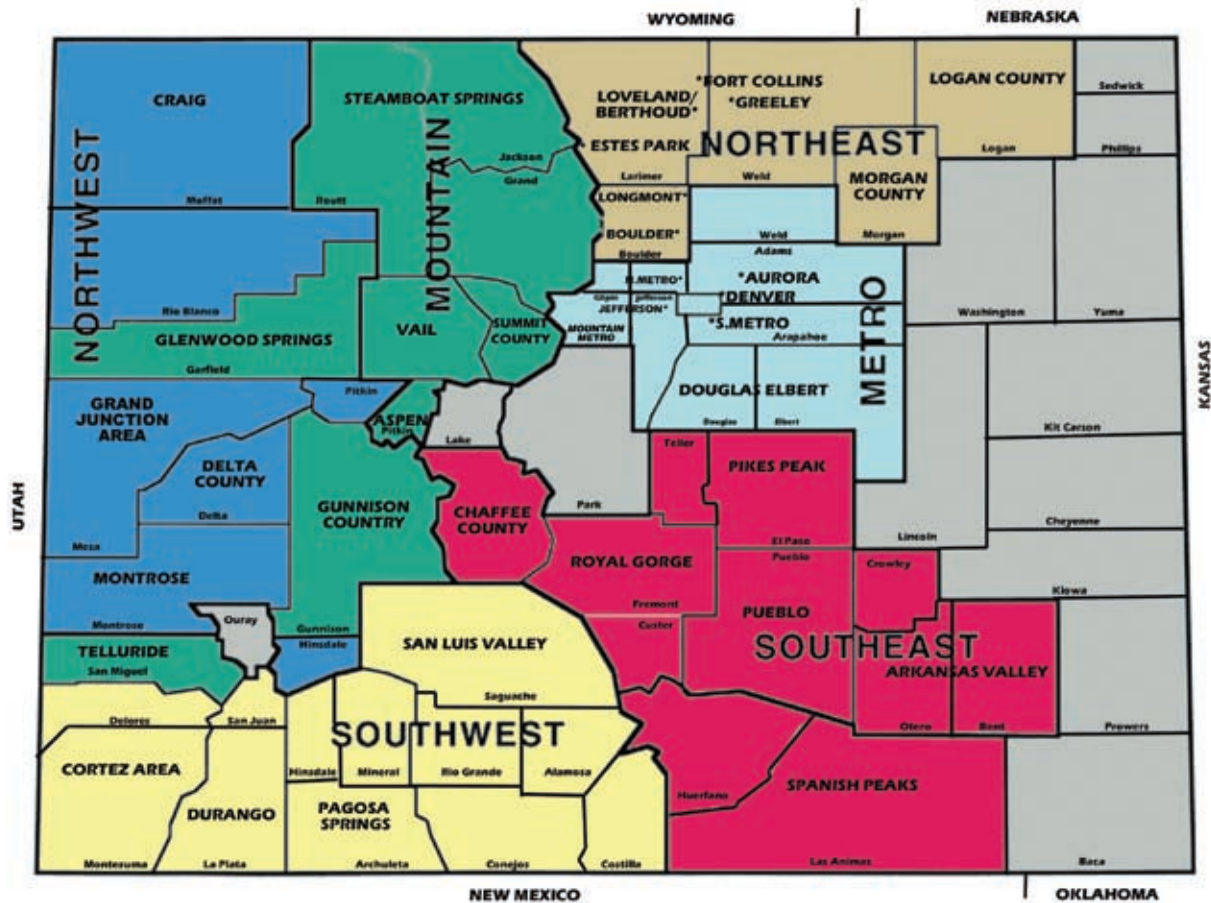

COLORADO ASSOCIATION OF REALTORS®

Association/Boards By District

Metro

Aurora Assn.
 Denver Board
 Denver Metro Commercial Assn.
 Douglas Elbert Assn.
 Jefferson County Assn.
 Mountain Metro Assn.
 North Metro Assn.
 South Metro Assn.

Mountain

Aspen
 Glenwood Springs Assn.
 Grand County
 Gunnison Country Assn.
 Steamboat Springs
 Summit Assn.
 Telluride Assn.
 Vail

Northeast

Boulder Area Assn.
 Estes Park Board
 Fort Collins Board
 Greeley Area Assn.
 Logan County Board
 Longmont Assn.
 Loveland/Berthoud Assn.
 Morgan County Board
 Northern Colorado Commercial Assn.

Northwest

Craig Assn.
 Delta Board
 Grand Junction Area Assn.
 Montrose Assn.

Southeast

Arkansas Valley Board
 Chaffee County Board
 Pikes Peak Assn.
 Pueblo Assn.
 Royal Gorge Assn.
 Spanish Peaks Assn.

Southwest

Cortez Area Assn.
 Durango Area Assn.
 Pagosa Springs Area Assn.
 San Luis Valley Board